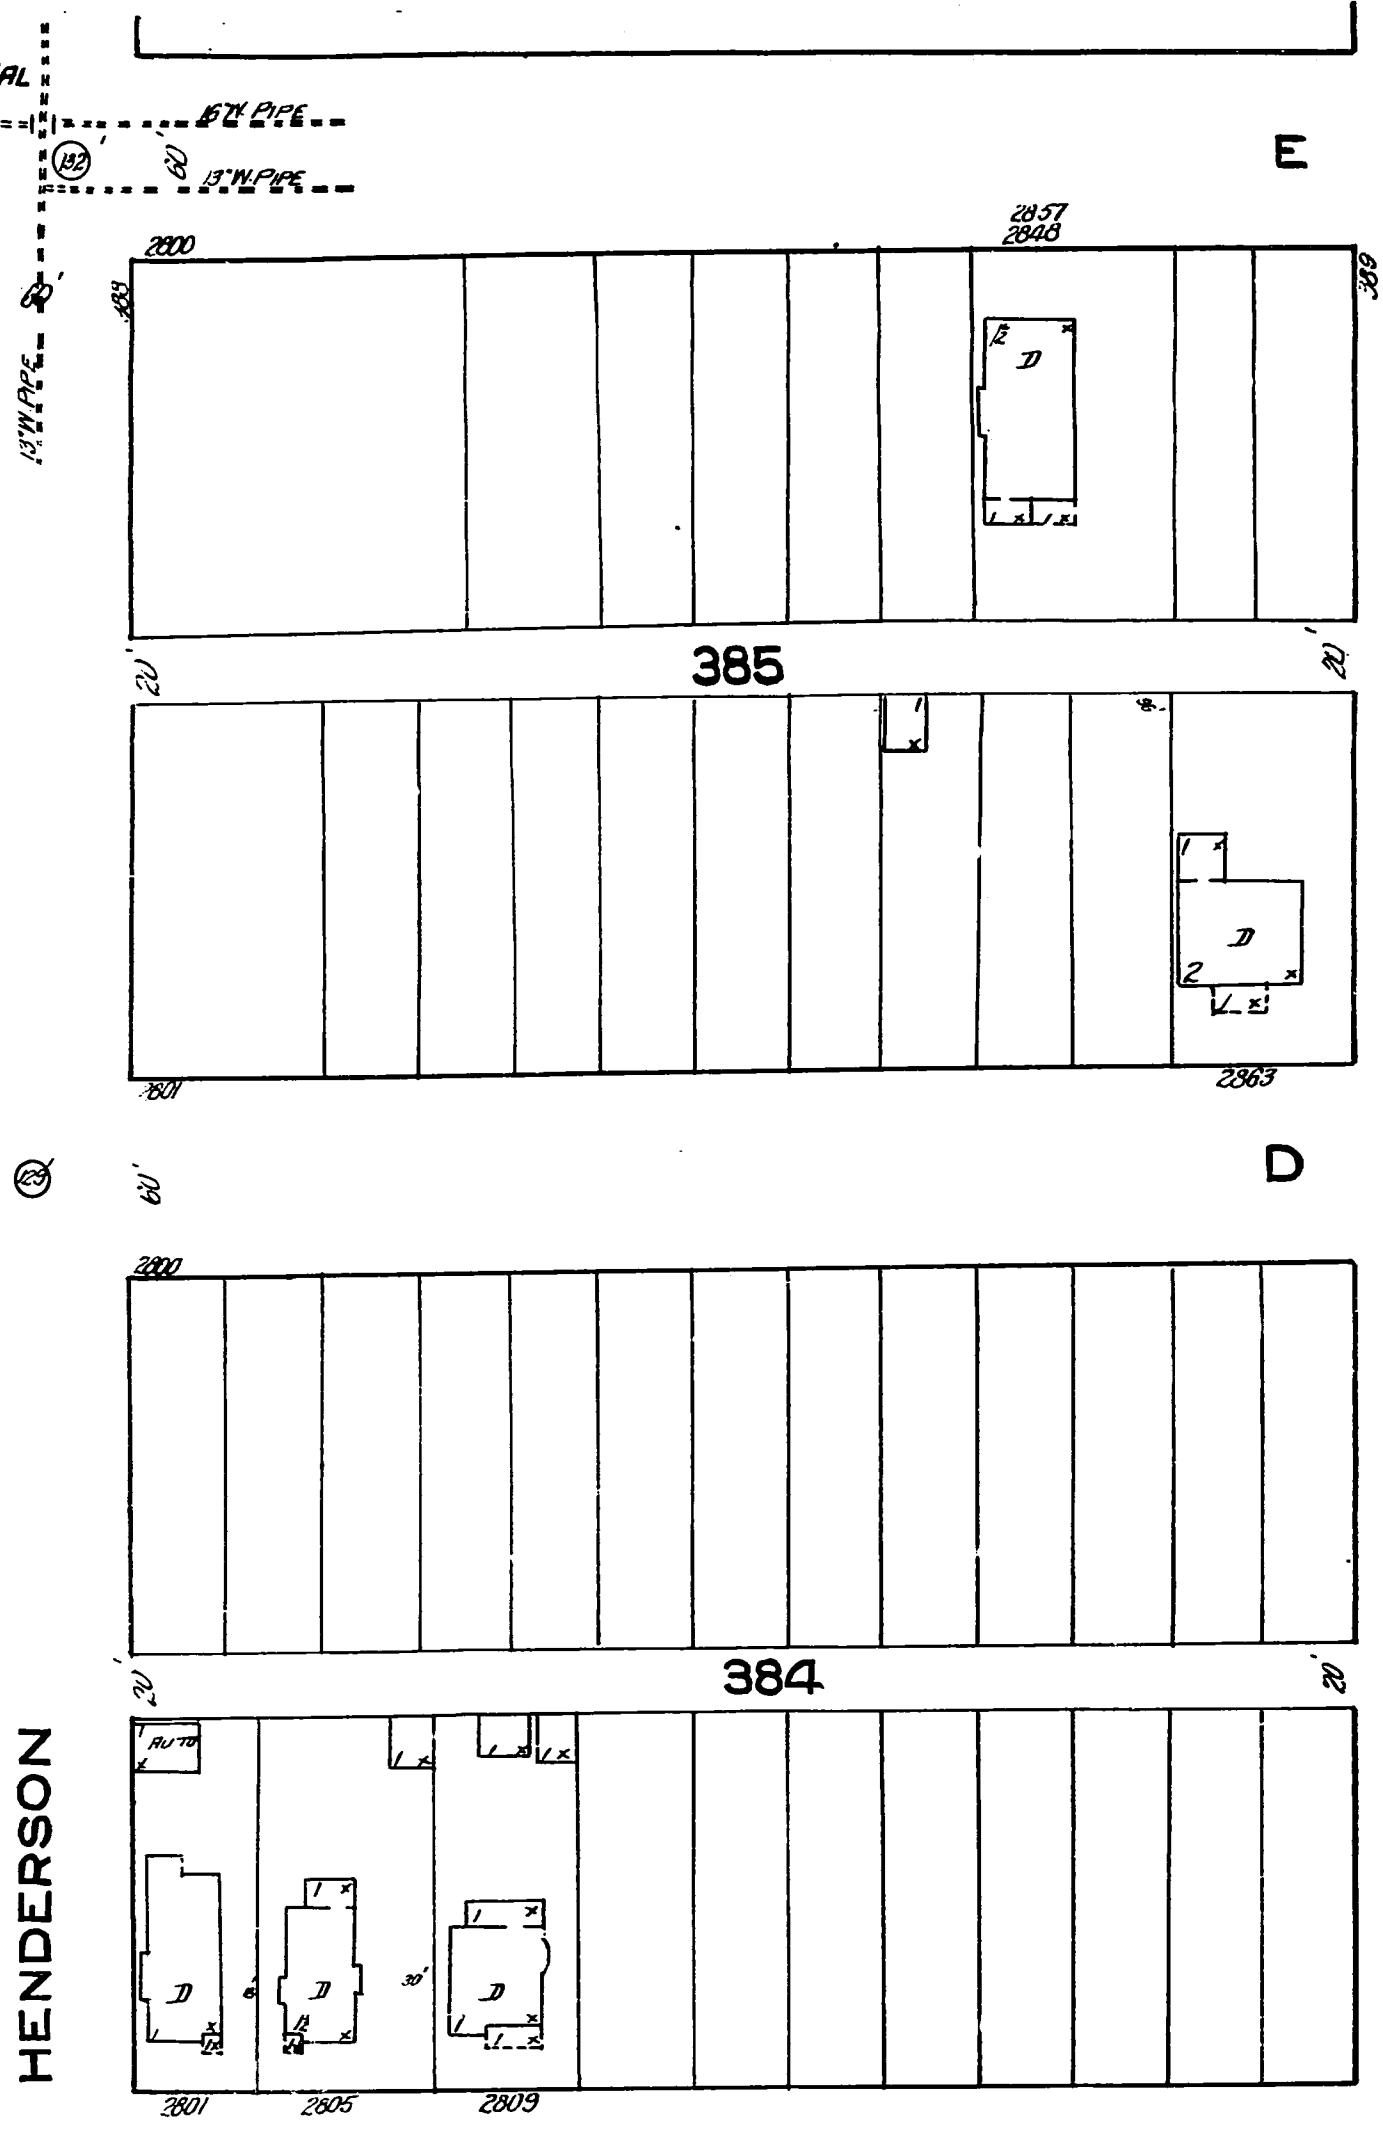

EUREKA CAL
65

HENDERSON

69 ST.